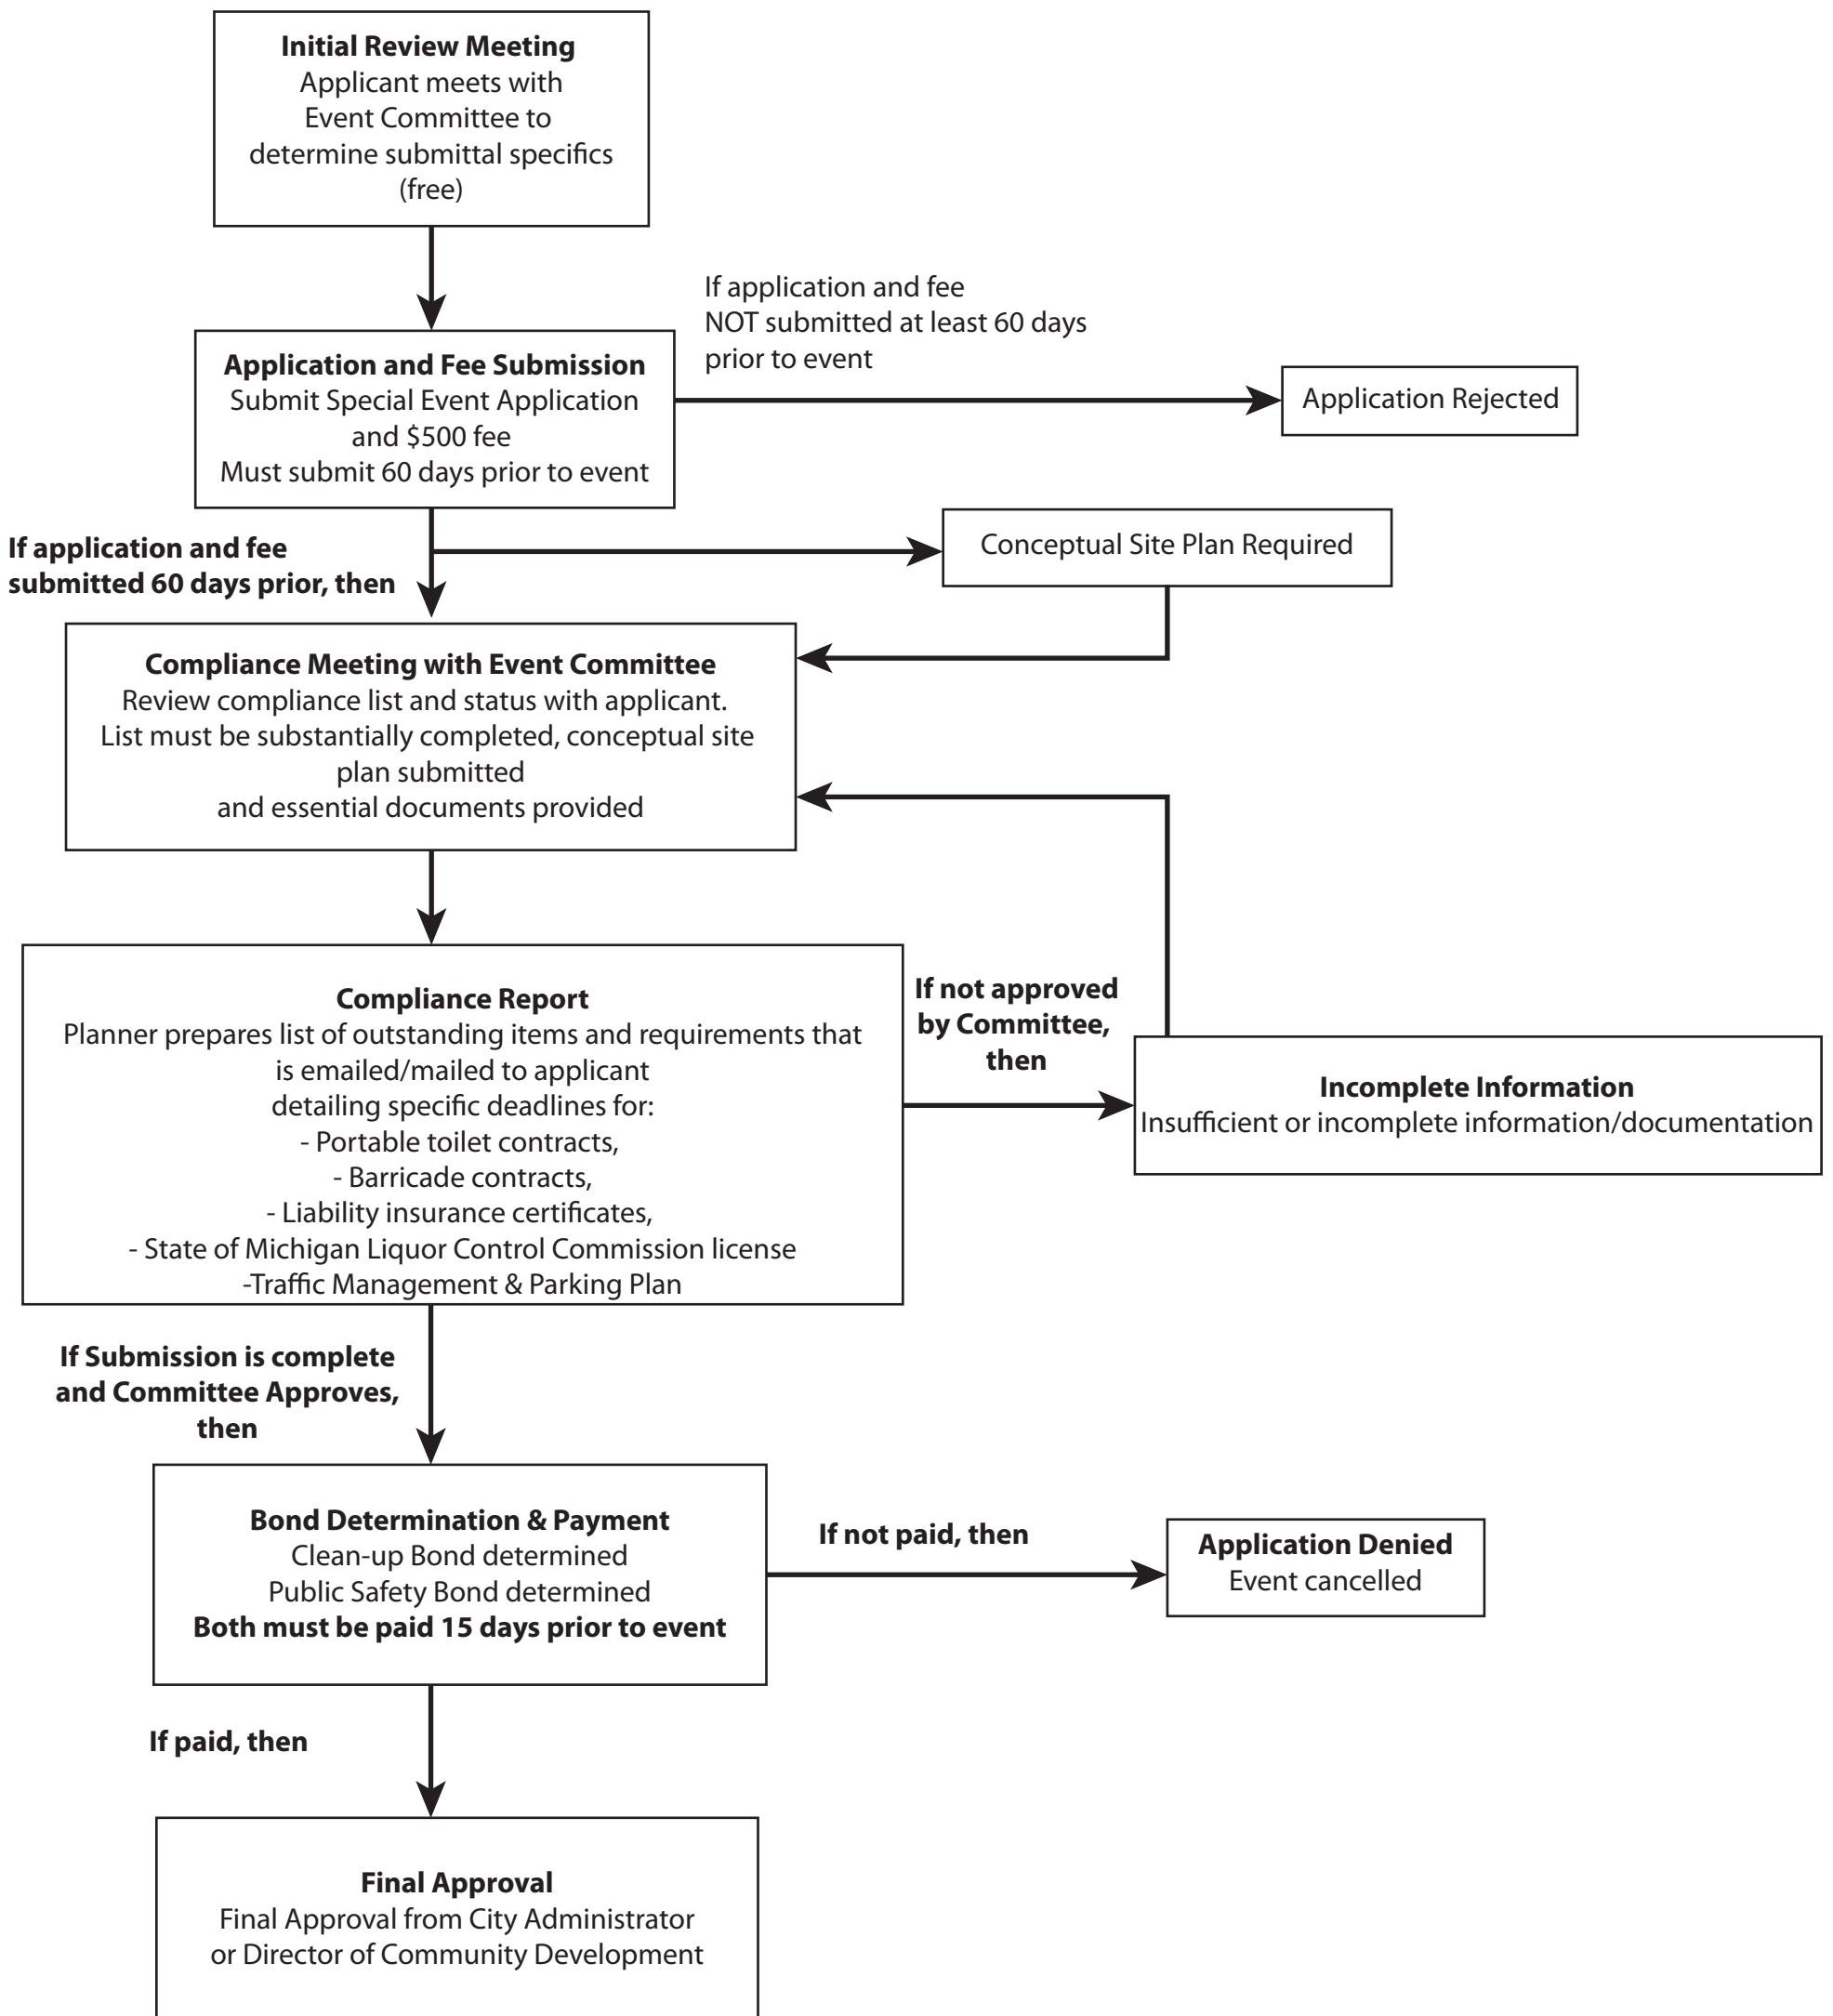

Special Events (excluding movies) - Process Flow Chart

Fees (as of 1/1/2014)

Special Event Application Fee	\$500
Clean-up Bond	TBD
Public Safety Bond	TBD